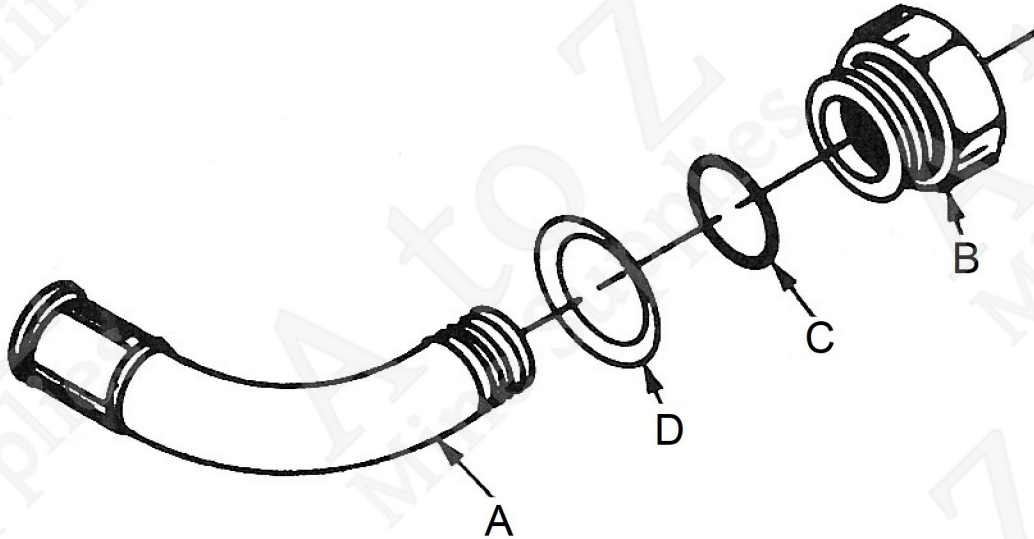

703 S 5725 West
Hurricane, UT 84737
Tele: (435) 652-3013
www.atozmine.com
mikebeen@atozmine.com

129-16093
WATER CONNECTION ASSEMBLY

EXPLODED VIEW & PARTS LIST

Item No.	Part No.	File No.	Description
18X	AZ-S48F13X	16093	Water Connection Assembly
A	S4813S	16053	Water Screen Assembly
B	OR5	01649	O-Ring
C	S4813E	16051	Swivel Spud
D	S481W	16068	Washer
E	S4813T	16052	Water Connection Stem
F	OR10	01694	O-Ring (2 Required)
G	S4813H	16054	Water Connection Elbow

703 S 5725 West
Hurricane, UT 84737
Tele: (435) 652-3013
www.atozmine.com
mikebeen@atozmine.com

129-16094
WATER CONNECTION ASSEMBLY

EXPLODED VIEW & PARTS LIST

Item No.	Part No.	File No.	Description
18X	S48F13X	16094	Water Connection Assembly
A	S4813S	16053	Water Screen Assembly
B	OR5	01649	O-Ring
C	S4813E	16051	Swivel Spud
D	S481W	16068	Washer
E	S48F13T	16092	Watcon Tube Assembly
F	OR10	01694	O-Ring
G	D9313R	13372	Retainer Ring
H	760	09476	Valve

703 S 5725 West
Hurricane, UT 84737
Tele: (435) 652-3013
www.atozmine.com
mikebeen@atozmine.com

129-15876
AIR CONNECTION ASSEMBLY

EXPLODED VIEW & PARTS LIST

Item No.	Part No.	File No.	Description
19X	RB83147X	15876	Air Connection Assembly
A	1031946	02004	Air Tube
B	RB83146	15874	Swivel Spud Assembly (Inc C)
C	OR21	01753	O-Ring
D	D73H146W	13320	Washer