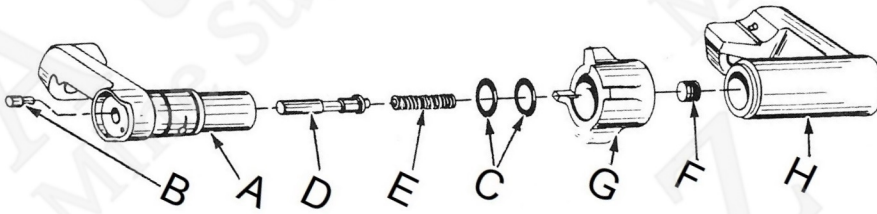

703 S 5725 West
Hurricane, UT 84737
Tele: (435) 652-3013
www.atozmine.com
mikebeen@atozmine.com

129-16254 D-HANDLE ASSEMBLY

EXPLODED VIEW & PARTS LIST

Item No.	File No.	Part No.	Description
16X	S83F112ABXB	16254	D-Handle Assembly (Non-powered Retracted (Includes Items A thru F)
A	S83F112ABX	16253	D-Handle Assembly (Sold as Asm Only) (Includes Items B and C)
B	S83F113	16255	Pin
C	ORP116A	01912	O-Ring (2 Required)
D	S83F116C	16259	Control Valve
E	S83F117	16260	Spring
F	PP2A	02632	Pipe Plug
G	1053440	02242	Control Sleeve
H	S63F121	16228	D-Handle (Non-retracted module)

703 S 5725 West
Hurricane, UT 84737
Tele: (435) 652-3013
www.atozmine.com
mikebeen@atozmine.com