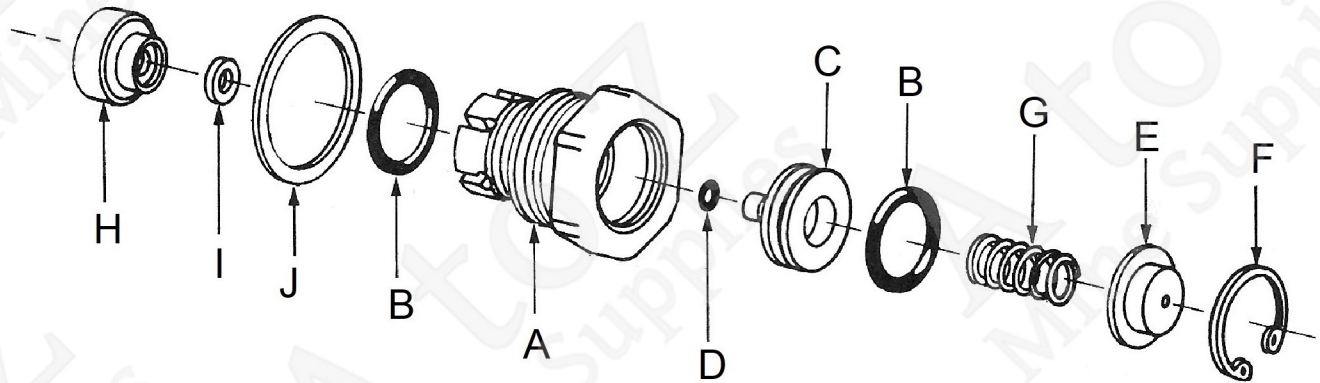

703 S 5725 West
Hurricane, UT 84737
Tele: (435) 652-3013
www.atozmine.com
mikebeen@atozmine.com

129-16257 D-HANDLE ASSEMBLY

EXPLODED VIEW & PARTS LIST

Item No.	File No.	Part No.	Description
16X	S83F114ABX	16257	D-Handle Assembly (Power Retracted (Includes Items A thru H)
A	S83F114	16256	D-Handle Assembly (Sold as Asm Only)
B	S83F118B	16261	Control Handle Assembly (Includes Items C, D, & E)
C	OR9	01693	O-Ring
D	CL5324P	01915	O-Ring
E	OR7	01651	O-Ring
F	S83F119B	16262	Spring
G	S83F120	16263	Retainer
H	ERP6	13716	Pin

EXPLODED VIEW & PARTS LIST

Item No.	Part No.	File No.	Description
24X	D83N40X	13331	Gland Assembly, Complete
A	D83N40	13329	Gland Assembly (Includes B)
B	OR18	01750	O-Ring (2 Required)
C	D83N41	13332	Poppet Valve Assembly (Includes D & E)
D	OR3	01647	O-Ring
E	D83N42	13333	Cap
F	TRR5	15165	Retaining Ring
G	D83N43	13334	Spring
H	D83N44	13335	Retainer
I	D83N45	13336	Valve Seat
J	D8340	13327	Washer