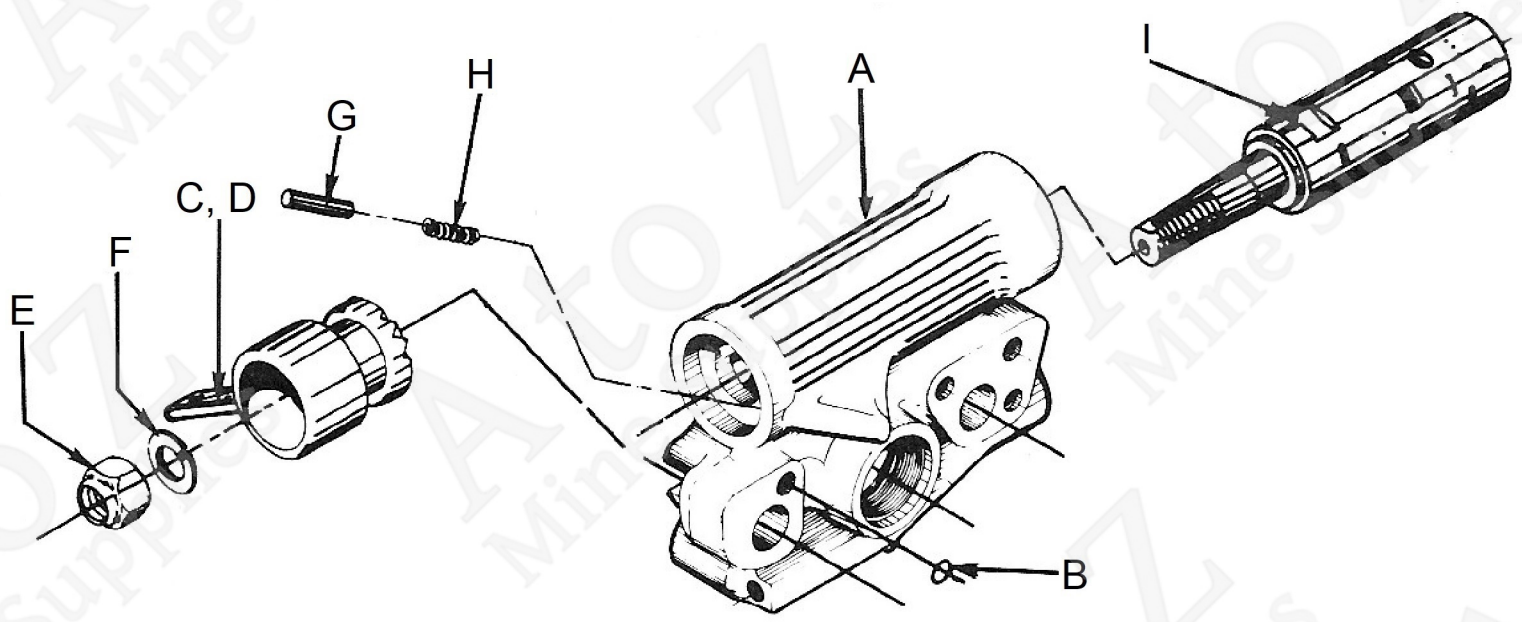

703 S 5725 West
Hurricane, UT 84737
Tele: (435) 652-3013
www.atozmine.com
mikebeen@atozmine.com

**129-16282
BACKHEAD ASSEMBLY**

EXPLODED VIEW & PARTS LIST

Item No.	Part No.	File No.	Description
15X	S83F2X	16282	Backhead Assembly
A	S63F2	16235	Backhead
B	OR6	01650	O-Ring (4 Required)
C	S58F12E	16200	Throttle Handle Assy (Includes D)
D	S58F12K	16202	Key
E	S48F12N	01378	Nut
F	WP31	01449	Lock Washer
G	72A	09219	Detent
H	72ES	09220	Spring
I	S83F12B	16264	Throttle Valve