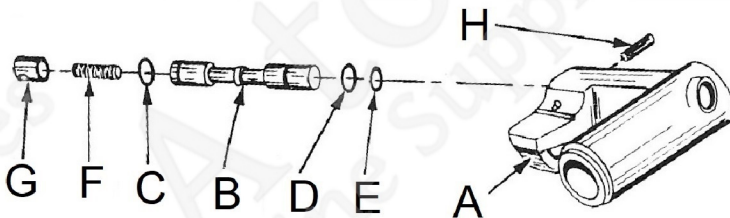

129-16257 D-HANDLE ASSEMBLY

EXPLODED VIEW & PARTS LIST

Item No.	File No.	Part No.	Description
16X	S83F114ABX	16257	D-Handle Assembly (Power Retracted (Includes Items A thru H)
A	S83F114	16256	D-Handle Assembly (Sold as Asm Only)
B	S83F118B	16261	Control Handle Assembly (Includes Items C, D, & E)
C	OR9	01693	O-Ring
D	CL5324P	01915	O-Ring
E	OR7	01651	O-Ring
F	S83F119B	16262	Spring
G	S83F120	16263	Retainer
H	ERP6	13716	Pin