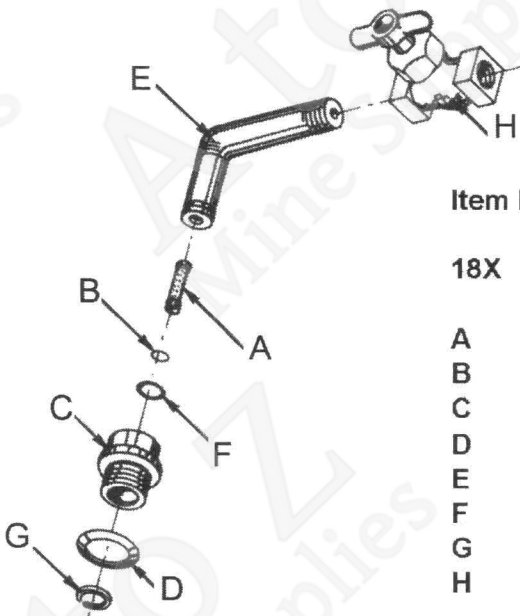

EXPLODED VIEW & PARTS LIST

Item No.	File No.	Part No.	Description
28X	S63F17FCX	16232	Chuck End Assembly
A	1040906	02086	Chuck End
B	S53F36A	16123	Steel Puller For 7/8" Hex
Ba	S53F36B	16124	Steel Puller For 1" Hex
C	S53F36TA	16129	Trunnion Assembly (Incl D)
D	ORP214B	01751	O-Ring (2 Req'd)
E	S53F36N	16126	Steel Puller Nut (2 Req'd)
F	S58F36N	16217	Front Head Spring (2 Req'd)
G	S58F36RA	16220	Spring Retainer Assembly (Includes H & I)
H	Z1	14130	Grease Fitting
I	ORP210B	15376	O-Ring
J	S53F36P	16127	Forked Detent
K	S58F36K	16216	Pin

EXPLODED VIEW & PARTS LIST

Item No.	Part No.	File No.	Description
24X	D83N40X	13331	Gland Assembly, Complete
A	D83N40	13329	Gland Assembly (Includes B)
B	OR18	01750	O-Ring (2 Required)
C	D83N41	13332	Poppet Valve Assembly (Includes D & E)
D	OR3	01647	O-Ring
E	D83N42	13333	Cap
F	TRR5	15165	Retaining Ring
G	D83N43	13334	Spring
H	D83N44	13335	Retainer
I	D83N45	13336	Valve Seat
J	D8340	13327	Washer

703 S 5725 West
Hurricane, UT 84737
Tele: (435) 652-3013
www.atozmine.com
mikebeen@atozmine.com

129-16093
WATER CONNECTION ASSEMBLY

EXPLODED VIEW & PARTS LIST

Item No.	Part No.	File No.	Description
18X	AZ-S48F13X	16093	Water Connection Assembly
A	S4813S	16053	Water Screen Assembly
B	OR5	01649	O-Ring
C	S4813E	16051	Swivel Spud
D	S481W	16068	Washer
E	S4813T	16052	Water Connection Stem
F	OR10	01694	O-Ring (2 Required)
G	S4813H	16054	Water Connection Elbow

703 S 5725 West
Hurricane, UT 84737
Tele: (435) 652-3013
www.atozmine.com
mikebeen@atozmine.com

129-16094
WATER CONNECTION ASSEMBLY

EXPLODED VIEW & PARTS LIST

Item No.	Part No.	File No.	Description
18X	S48F13X	16094	Water Connection Assembly
A	S4813S	16053	Water Screen Assembly
B	OR5	01649	O-Ring
C	S4813E	16051	Swivel Spud
D	S481W	16068	Washer
E	S48F13T	16092	Watcon Tube Assembly
F	OR10	01694	O-Ring
G	D9313R	13372	Retainer Ring
H	760	09476	Valve