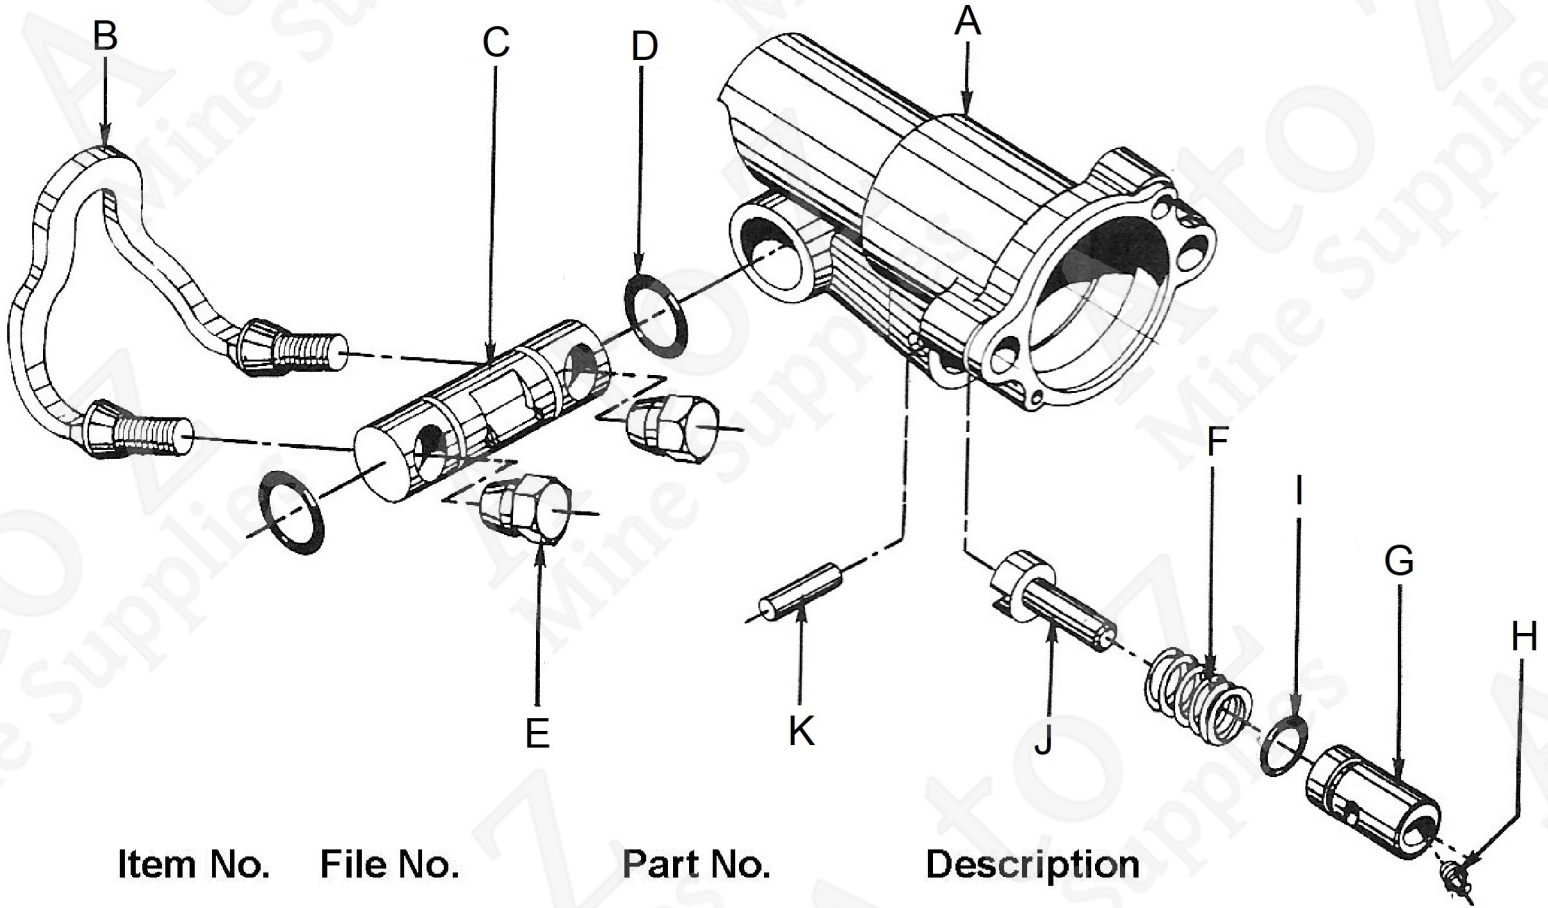

703 S 5725 West
Hurricane, UT 84737
Tele: (435) 652-3013
www.atozmine.com
mikebeen@atozmine.com

**129-16282
BACKHEAD ASSEMBLY**

EXPLODED VIEW & PARTS LIST

Item No.	Part No.	File No.	Description
15X	S83F2X	16282	Backhead Assembly
A	S63F2	16235	Backhead
B	OR6	01650	O-Ring (4 Required)
C	S58F12E	16200	Throttle Handle Assy (Includes D)
D	S58F12K	16202	Key
E	S48F12N	01378	Nut
F	WP31	01449	Lock Washer
G	72A	09219	Detent
H	72ES	09220	Spring
I	S83F12B	16264	Throttle Valve

EXPLODED VIEW & PARTS LIST

Item No.	File No.	Part No.	Description
28X	S63F17FCX	16232	Chuck End Assembly
A	1040906	02086	Chuck End
B	S53F36A	16123	Steel Puller For 7/8" Hex
Ba	S53F36B	16124	Steel Puller For 1" Hex
C	S53F36TA	16129	Trunnion Assembly (Incl D)
D	ORP214B	01751	O-Ring (2 Req'd)
E	S53F36N	16126	Steel Puller Nut (2 Req'd)
F	S58F36N	16217	Front Head Spring (2 Req'd)
G	S58F36RA	16220	Spring Retainer Assembly (Includes H & I)
H	Z1	14130	Grease Fitting
I	ORP210B	15376	O-Ring
J	S53F36P	16127	Forked Detent
K	S58F36K	16216	Pin

EXPLODED VIEW & PARTS LIST

Item No.	Part No.	File No.	Description
24X	D83N40X	13331	Gland Assembly, Complete
A	D83N40	13329	Gland Assembly (Includes B)
B	OR18	01750	O-Ring (2 Required)
C	D83N41	13332	Poppet Valve Assembly (Includes D & E)
D	OR3	01647	O-Ring
E	D83N42	13333	Cap
F	TRR5	15165	Retaining Ring
G	D83N43	13334	Spring
H	D83N44	13335	Retainer
I	D83N45	13336	Valve Seat
J	D8340	13327	Washer